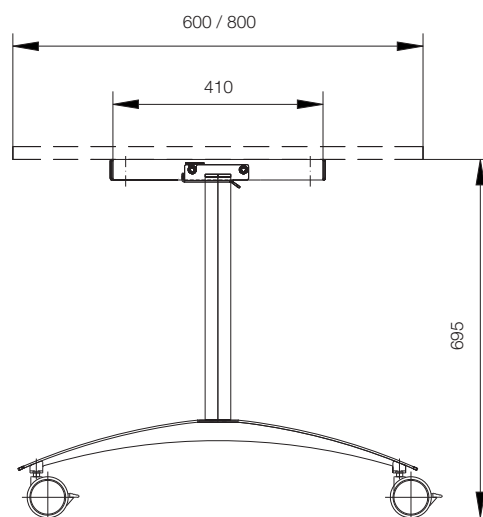

- Abmessungen
- dimensions